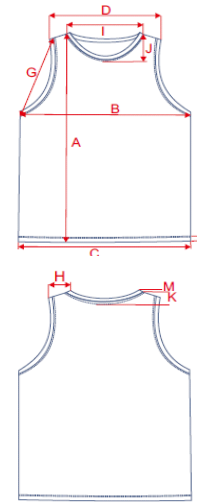

BY019_Ladies Tanktop

Tolerances: +/- 2 cm

Description		XS	S	M	L	XL	
A	Length	cm	67,5	69,5	71,5	73,5	75,5
B	1/2 Chest Width	cm	40	42,5	45	47,5	50
C		cm					
D		cm					
E		cm					
F		cm					
G	1/2 Armhole Straight (seam to seam)	cm	24	25	26	27	28
H		cm					
I		cm					
J		cm					
K		cm					
L		cm					
M		cm					
N		cm					
O		cm					
P		cm					
Q		cm					
R		cm					
S		cm					

Article Description	Single Jersey - neutral sizelabel without branding, neckprint possible - double seams at the hem - fashionable long and wide cutted
Fabric	100% cotton, jersey, 140 gsm
Colors	Black, White