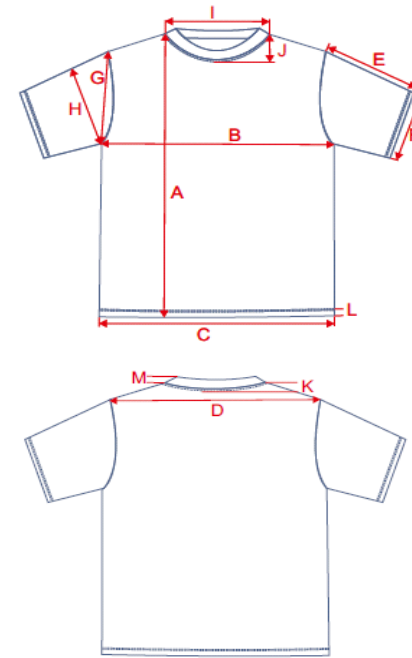

BY004_T-Shirt Roundneck

Tolerances: +/- 2 cm

	Description		S	M	L	XL	XXL
A	Length	cm	74	75,5	77	78,5	80
B	1/2 Chest Width	cm	49	51,5	54	56,5	59
C		cm					
D		cm					
E	Sleeve Length Top	cm	21	21	22	22	23
		cm					
F		cm					
G		cm					
H		cm					
I		cm					
J		cm					
K		cm					
L		cm					
M		cm					
N		cm					
O		cm					
P		cm					
Q		cm					
R		cm					
S		cm					

Article Description	Single jersey - neutral sizelabel without branding, neckprint possible - set-in sleeves - neck tape - rib cuff at the neck opening - double seams at the hem - long and slim fitted
Fabric	100% cotton; grey: 90% cotton/ 10% viscose; charcoal: 60% cotton/ 40% polyester, jersey, 200 gsm
Colors	Black, White, Heather Grey, Charcoal