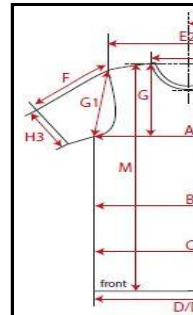

<b>TB International</b>	<b>STYLE</b>	
	<b>COLLECTION</b>	
	<b>GENDER</b>	M

Fertigmaße in cm für Größe measurements in cm for size	CODE	TOLERANCE (+/-)	XS	IS	S	IS	M	IS	L	IS
front length from HSP	<b>M</b>	1			66,00		68,00		70,00	
1/2 chest width	<b>A</b>	1			57,00		60,00		63,00	
shoulder to shoulder	<b>E2</b>	1			45,00		48,00		51,00	
sleeve length from shoulder (set in)	<b>F</b>	1			67,00		68,00		69,00	

<b>REMARK</b>	
---------------	--

**BYB030**

BYB	<b>SEASON</b>	SS16	<b>SUPPLIER NO.</b>	72503
EN	<b>DATE</b>	24-09-2015	<b>SIGNATURE</b>	AM

XL	IS	XXL	IS	3XL	IS	4XL	IS	5XL	IS	6XL	IS
72,00		74,00									
66,00		69,00									
54,00		57,00									
70,00		71,00									

**MEASUREMENT CHART  
SWEATS / PULLOVER  
/ JACKETS**